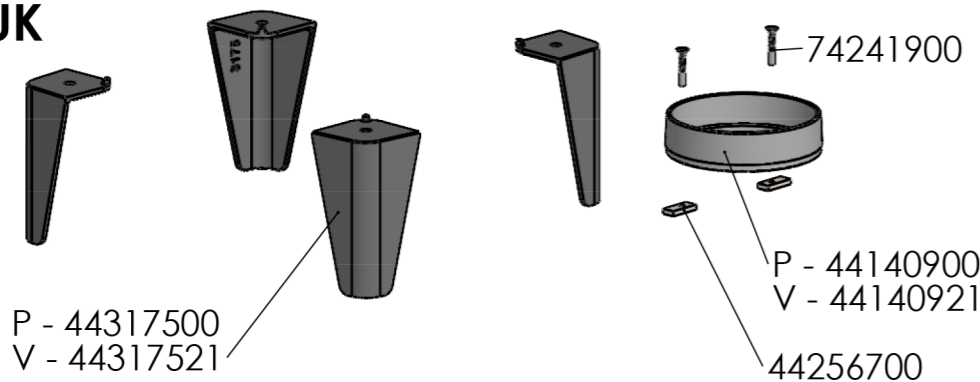

Option

UK

DE

Rev.:	Description	Date	Sign.:
d	Change front grate	23/04/2023	NRN
c	Changed door pinol screws to M6	22-11-2018	NRN
b	Ændret bolte til mont. af røgtud.	21-06-2018	RSV

Revisions			
Construction:	RSV	18.09.2017	
Released:			
Format:	A2		
Scale:	1:7		
Itemno.:			
Drawing no.:	3100-507 d		

Material:	
Weight kg.:	
Model no.:	
Drawingtype:	Exploded drawing
Location of file:	C:\Working\3100 samling\stegning.SLDASM

Title: **Reservedelstegning Spar parts Morsø 3116**