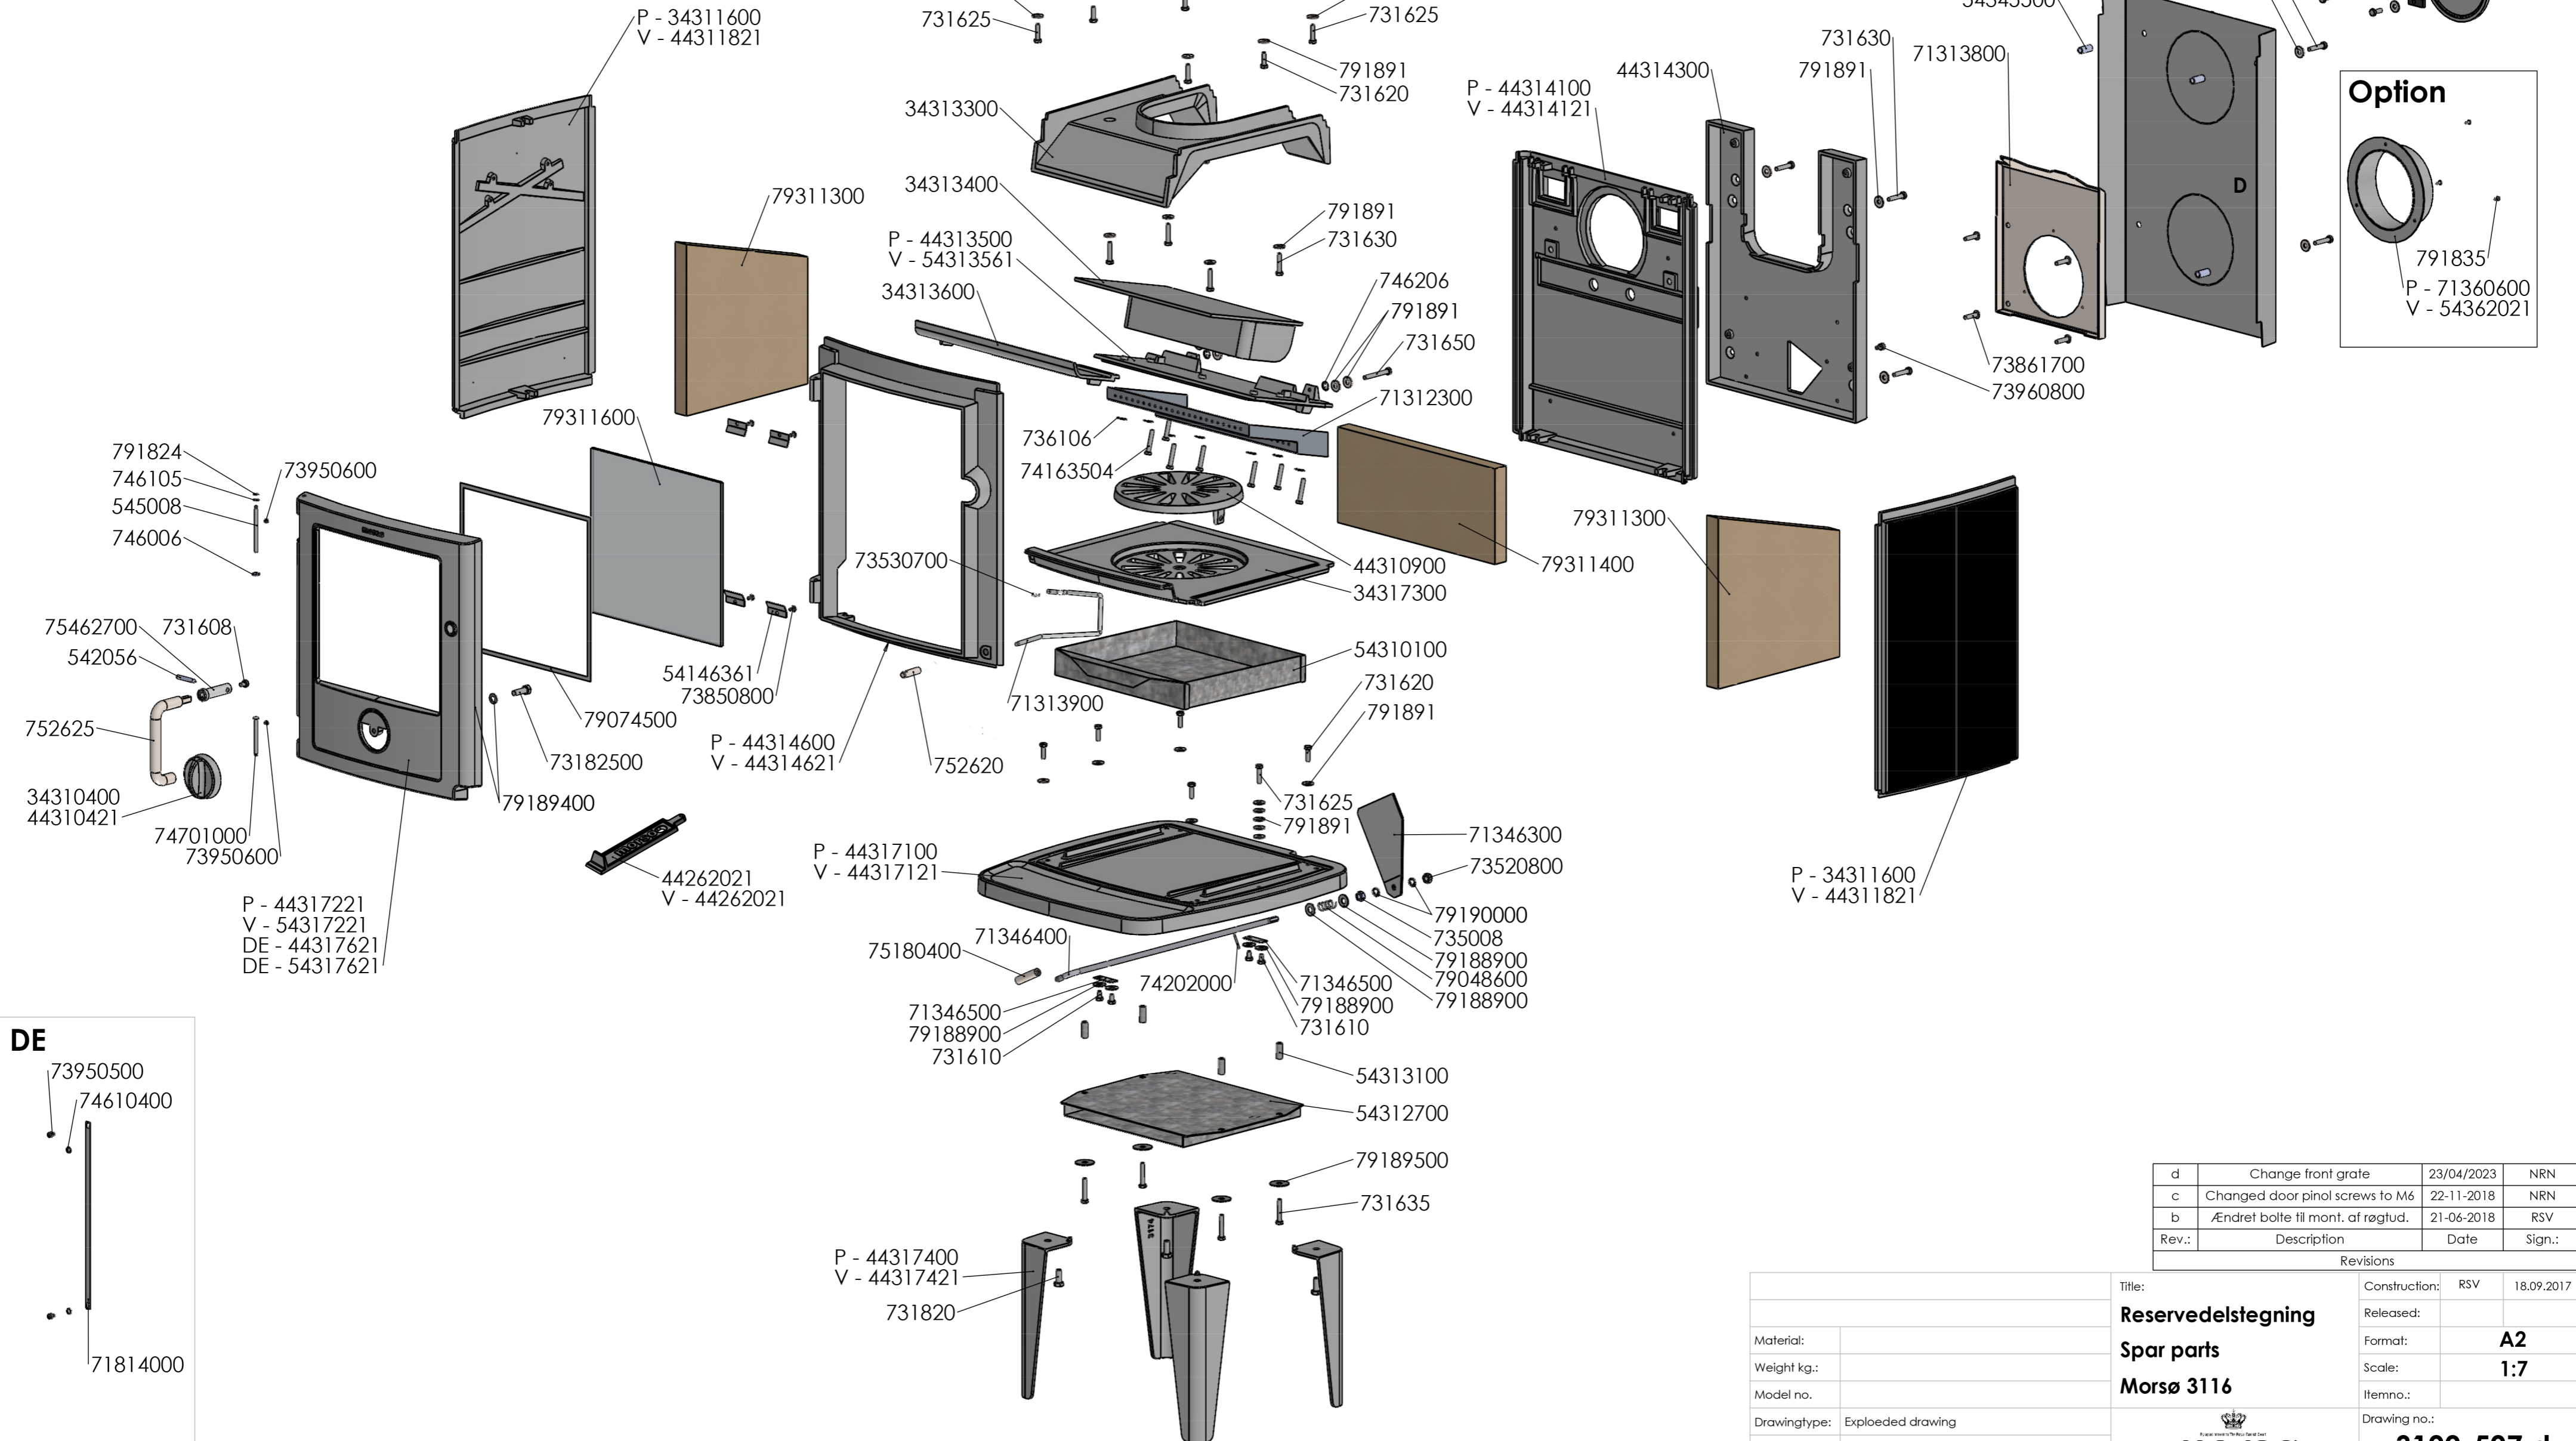

Option

UK

DE

Rev.:	Description	Date	Sign.:
d	Change front grate	23/04/2023	NRN
c	Changed door pinol screws to M6	22-11-2018	NRN
b	Ændret bolte til mont. af røgtud.	21-06-2018	RSV

Revisions			
Construction:	RSV	18.09.2017	
Released:			
Format:	A2		
Scale:	1:7		
Itemno.:			
Drawing no.:	3100-507 d		

Material:	
Weight kg.:	
Model no.:	
Drawingtype:	Exploded drawing
Location of file:	C:\Working\3100 samling\stegning.SLDASM

Title: **Reservedelstegning Spar parts Morsø 3116**