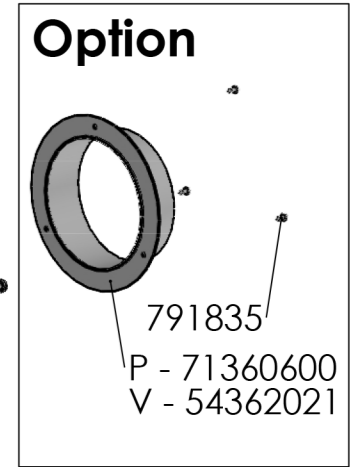

Option

UK

DE

Rev.:	Description	Date	Sign.:
d	Change front grate	23/04/2023	NRN
c	Changed door pinol screws to M6	22-11-2018	NRN
b	Ændret bolte til mont. af røgtud.	21-06-2018	RSV

Revisions			
Construction:	RSV	18.09.2017	
Released:			
Format:	A2		
Scale:	1:7		
Itemno.:			
Drawing no.:	3100-507 d		

Material:	
Weight kg.:	
Model no.:	
Drawingtype:	Exploded drawing
Location of file:	C:\Working\3100 samling\stegning.SLDASM

Title: **Reservedelstegning Spar parts Morsø 3116**